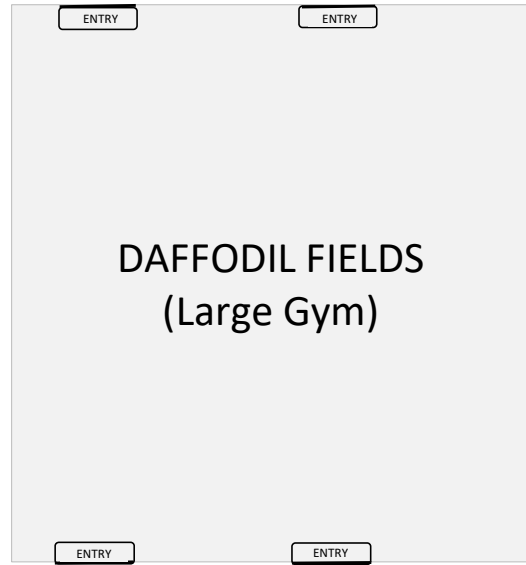

HONEYSUCKLE HALLS

(FRONT HALLWAY)

EXIT DOORS